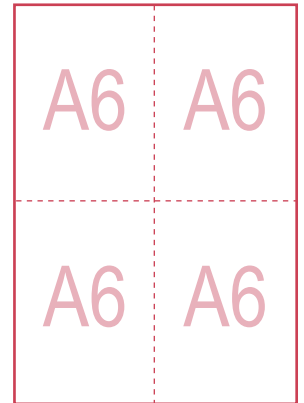

invitation & envelope standard sizes

A4

210 x 297 mm

A5

148 x 210 mm

DL

99 x 210 mm

A6

105 x 148 mm

Sq*

140 x 140 mm
150 x 150 mm
160 x 160 mm

C5

162 x 229 mm

DL

110 x 220 mm

C6

114 x 162 mm

These are simply example ideas and standard sizes, we at Paper, Ribbon & Lace are more than happy to create something unique for you and individual in design.

* Please note also there are added postage costs for square envelopes and any size not seen as standard.