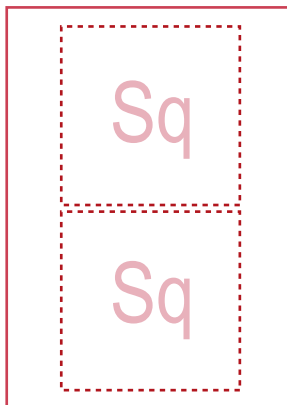

invitation & envelope standard sizes

A4

210 x 297 mm

A5

148 x 210 mm

DL

99 x 210 mm

A6

105 x 148 mm

Sq*

140 x 140 mm
150 x 150 mm
160 x 160 mm

C5

162 x 229 mm

DL

110 x 220 mm

C6

114 x 162 mm

These are simply example ideas and standard sizes, we at Paper, Ribbon & Lace are more than happy to create something unique for you and individual in design.

* Please note also there are added postage costs for square envelopes and any size not seen as standard.